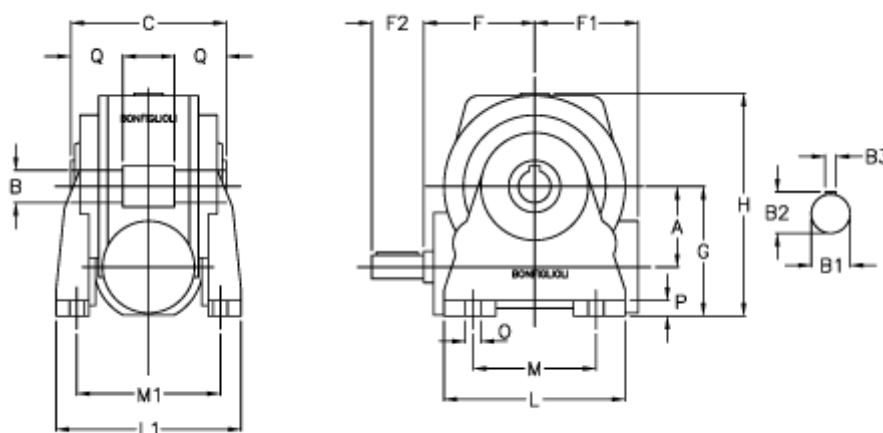

# Data Sheet

Article number: 3901030020100

Description: Worm gear with solid input shaft  
VF 30N-20-HS

## Measures

a	= 30.0	F1 = 46	O = 6.5
B	= 14	F2 = 20	P = 8
B1	= 9	g = 55	Q = 20.5
B2	= 10.2	H = 96.0	
B3	= 3	L = 80	
C	= 55	L1 = 80	
Description = VF 30N-xx-HS		m = 50	
F	= 50.0	M1 = 66.0	